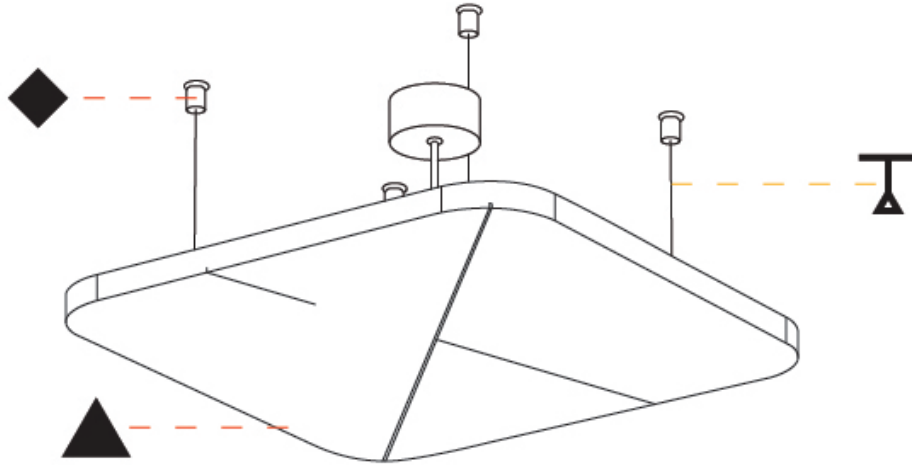

QUANTUM ACOUSTIC LIGHT PANEL SUSPENSION

A300738-

PROJECT	_____
TYPE	_____
SPECIFIER	_____
QUANTITY	_____
DATE	_____

A